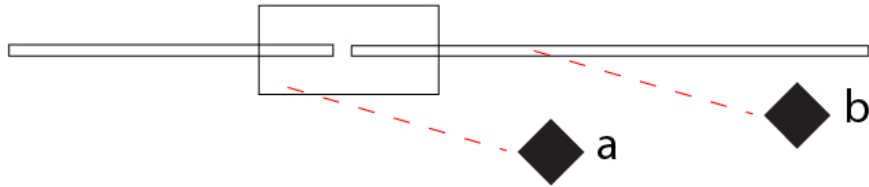

SPILO 2 ROD RECESSED

D46030-

PROJECT
TYPE
SPECIFIER
QUANTITY
DATE

D