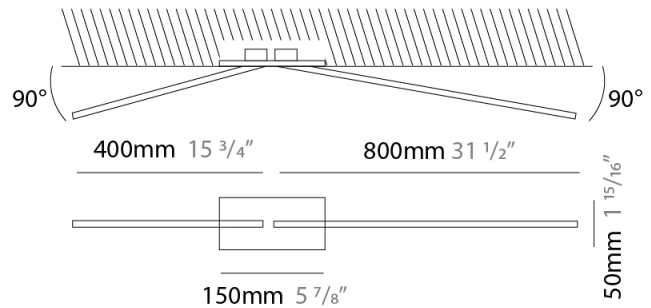

GENERAL

Series: Spillo
 Subseries: Spillo 2 Rod
 Brand: Icone
 Division: Design
 Mounting Type: Recessed
 Mounting Location: Wall
 Subcategory: Ambient

PHYSICAL

Shape: Rectangle
 Width (mm): 33
 Width (in): 1 ⁵/₁₆
 Height (mm): 750
 Height (in): 29 ¹/₂
 Min. Recessing Depth (mm): 30
 Min. Recessing Depth (in): 1 ³/₁₆
 Light Distribution: Adjustable
[Fixture Finish: WHI / BLK / CHR / BGD](#)
 Fixture Material: Brass

GENERAL

Series: Spillo
 Subseries: Spillo 2 Rod
 Brand: Icone
 Division: Design
 Mounting Type: Recessed
 Mounting Location: Ceiling
 Subcategory: Ambient

PHYSICAL

Shape: Rectangle
 Length (mm): 50
 Length (in): 1 ¹⁵/₁₆
 Width (mm): 1200
 Width (in): 47 ¹/₄
 Height (mm): 800
 Height (in): 31 ¹/₂
 Light Distribution: Adjustable
 Fixture Finish: WHI / BLK / CHR / BGD
 Fixture Material: Brass

LED

Color Temperature (°K): 2700 / 3000
 Nominal Lumen (lm): 1320
 CRI: >90 CRI
 Lamp Life (hrs): 50000

OPTICAL

Adjustability: Tilt 90°

RATINGS AND CERTIFICATIONS

Certified By: Certified for North American Standards
 IP rating: IP20